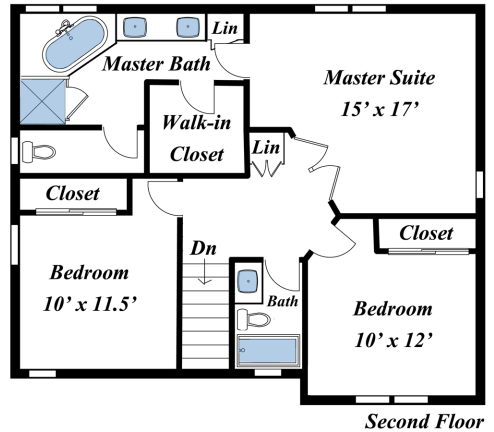

217 Heartwood Lane Mountain view, CA 94041

Living Area: 1,805 sq ft

Floor Plan (C) Kimberly Townsend | HASSketch@Outlook.com | 408.391.2131
Disclaimer: The floor plan illustration shown is a conceptual drawing provided for marketing purposes only. Dimensions are calculated to the nearest half foot. The illustration is deemed reliable, however is not guaranteed. Buyer to verify.