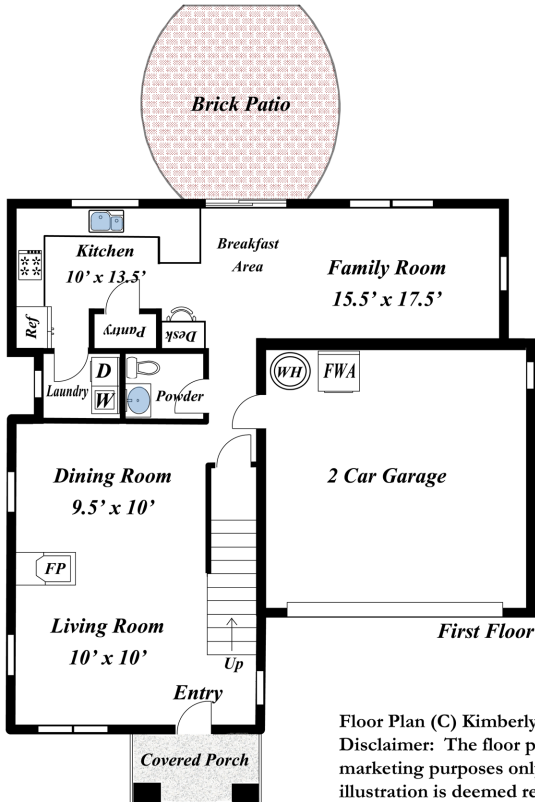

217 Heartwood Lane Mountain view, CA 94041

Living Area: 1,805 sq ft

Floor Plan (C) Kimberly Townsend | HASSketch@Outlook.com | 408.391.2131
Disclaimer: The floor plan illustration shown is a conceptual drawing provided for marketing purposes only. Dimensions are calculated to the nearest half foot. The illustration is deemed reliable, however is not guaranteed. Buyer to verify.