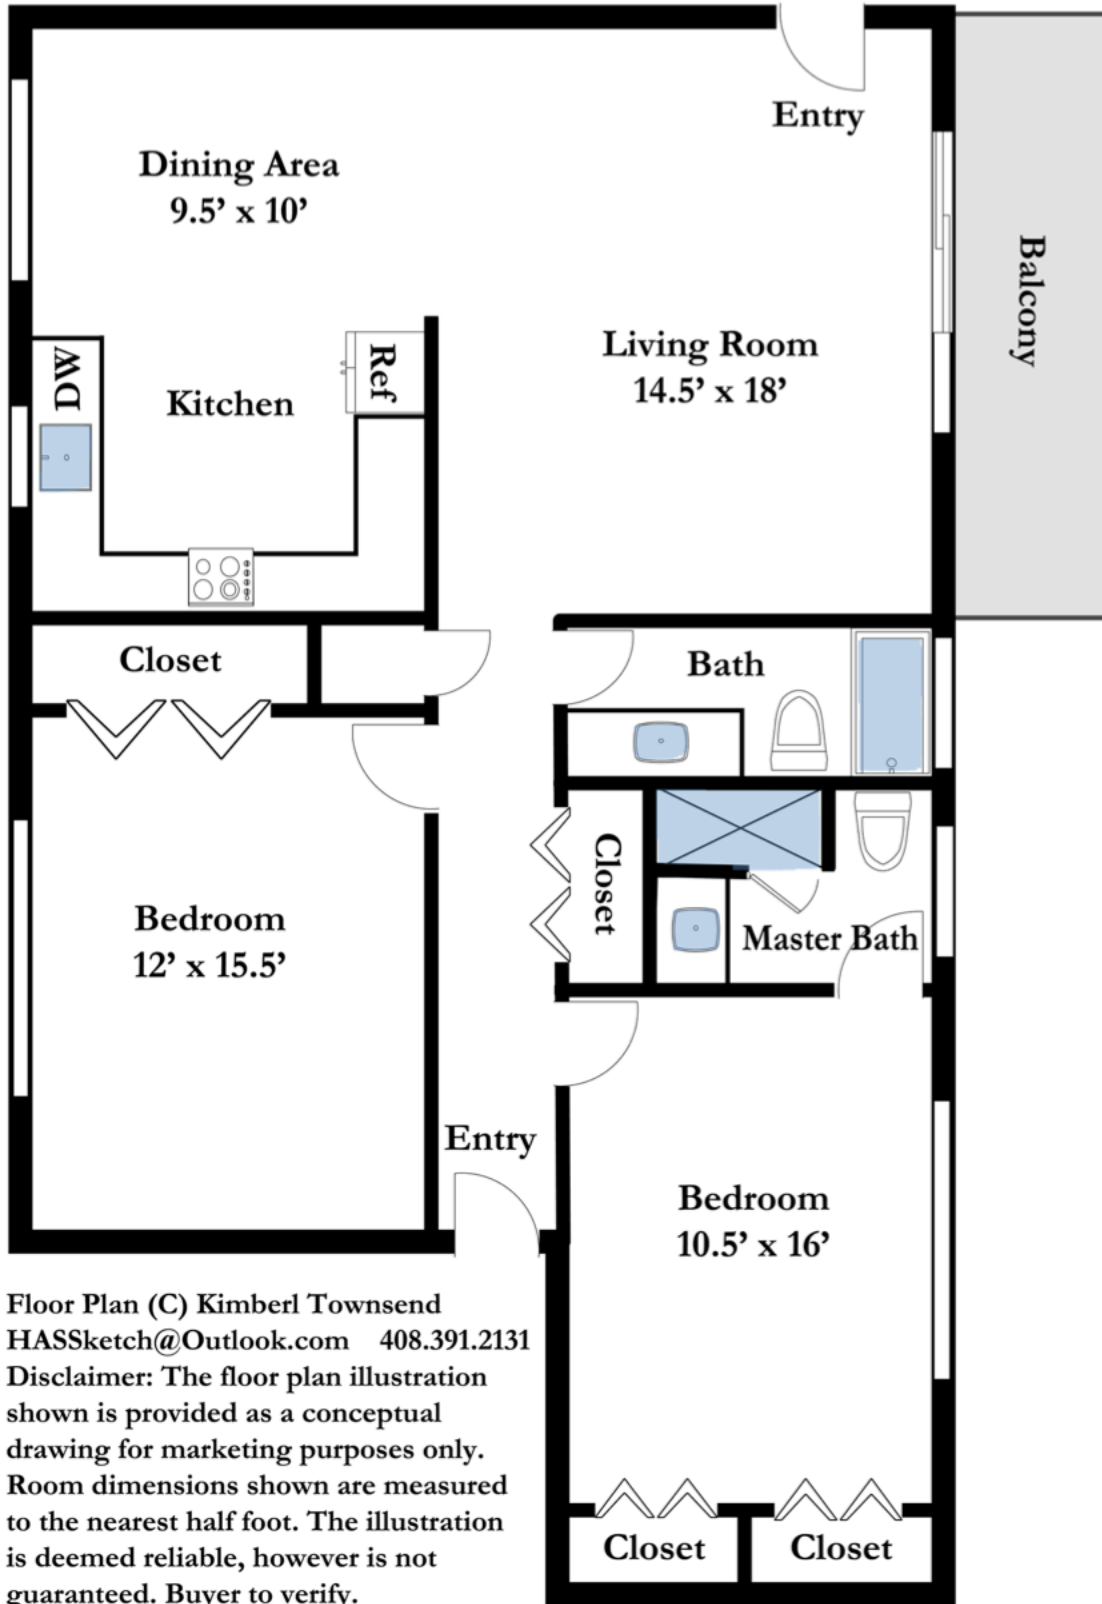

Living Area: 1,056 sq ft

Floor Plan (C) Kimberl Townsend
HASSketch@Outlook.com 408.391.2131
Disclaimer: The floor plan illustration shown is provided as a conceptual drawing for marketing purposes only. Room dimensions shown are measured to the nearest half foot. The illustration is deemed reliable, however is not guaranteed. Buyer to verify.