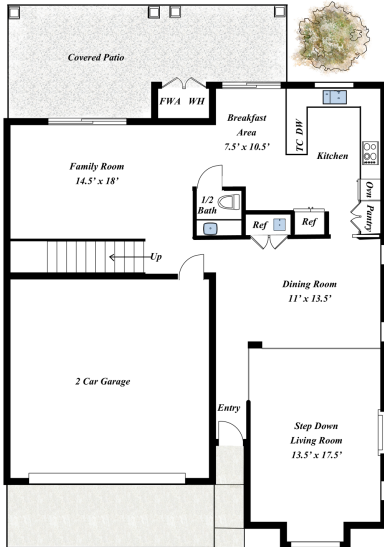

1108 Sussex Square, Mountain View, CA 94040

Living Area: 2,030 sq ft

Floor Plan (C) Kimberly Townsend | HASSketch@Outlook.com | 408.391.2131
Disclaimer: The floor plan illustration shown is provided as a conceptual drawing for marketing purposes only. Room Dimensions are measured to the nearest half foot. The illustration is deemed reliable, however is not guaranteed. Buyer to verify.