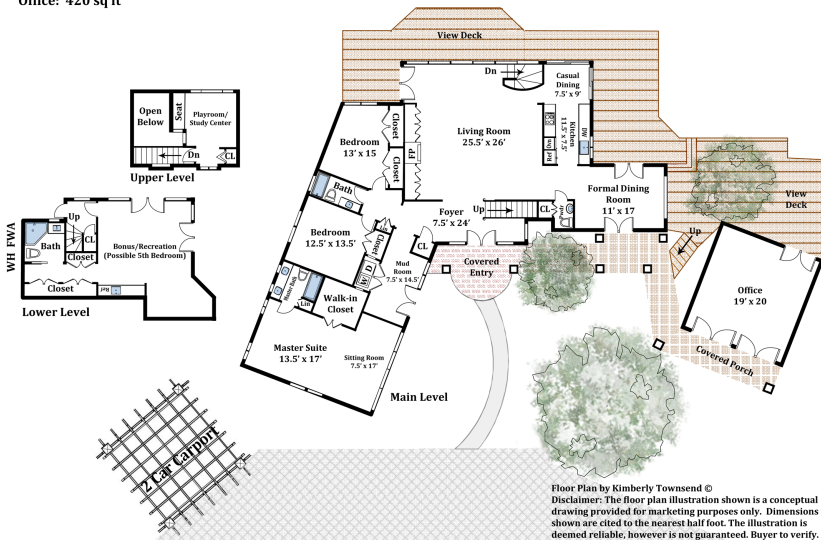

11270 Page Mill Road, Los Altos Hills, CA 94022

Living Area: 3,323 sq ft

Office: 420 sq ft

Floor Plan by Kimberly Townsend ©