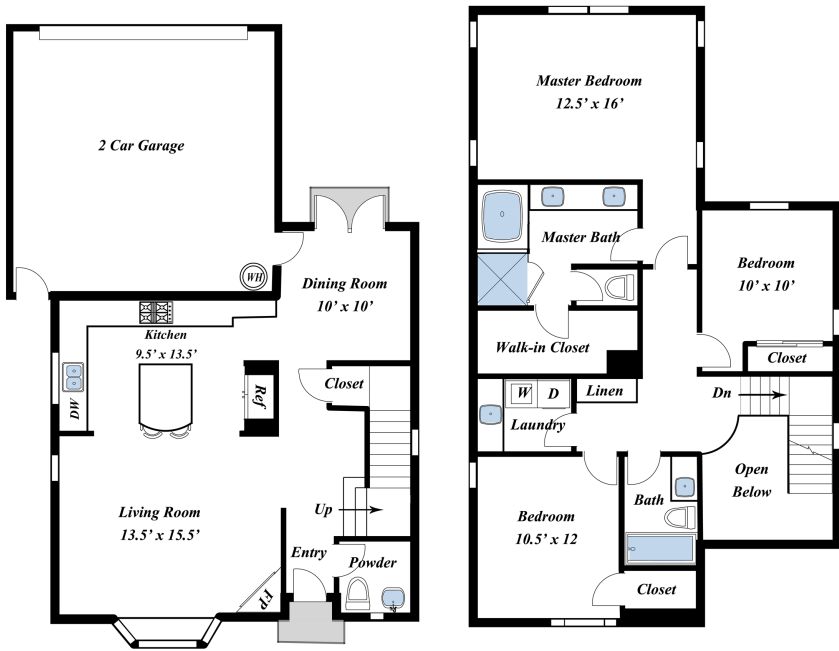

1147 Creek Way, Mountain View, CA 94040

Living Area: 1,653 sq ft

Floor Plan by Kimberly Townsend © 408.391.2131 | HASSketch@Outlook.com

Disclaimer: The floor plan illustration shown is a conceptual drawing provided for marketing purposes only, Room dimensions cited to the nearest half foot. The floor plan is deemed reliable, however is not guaranteed. Buyer to verify