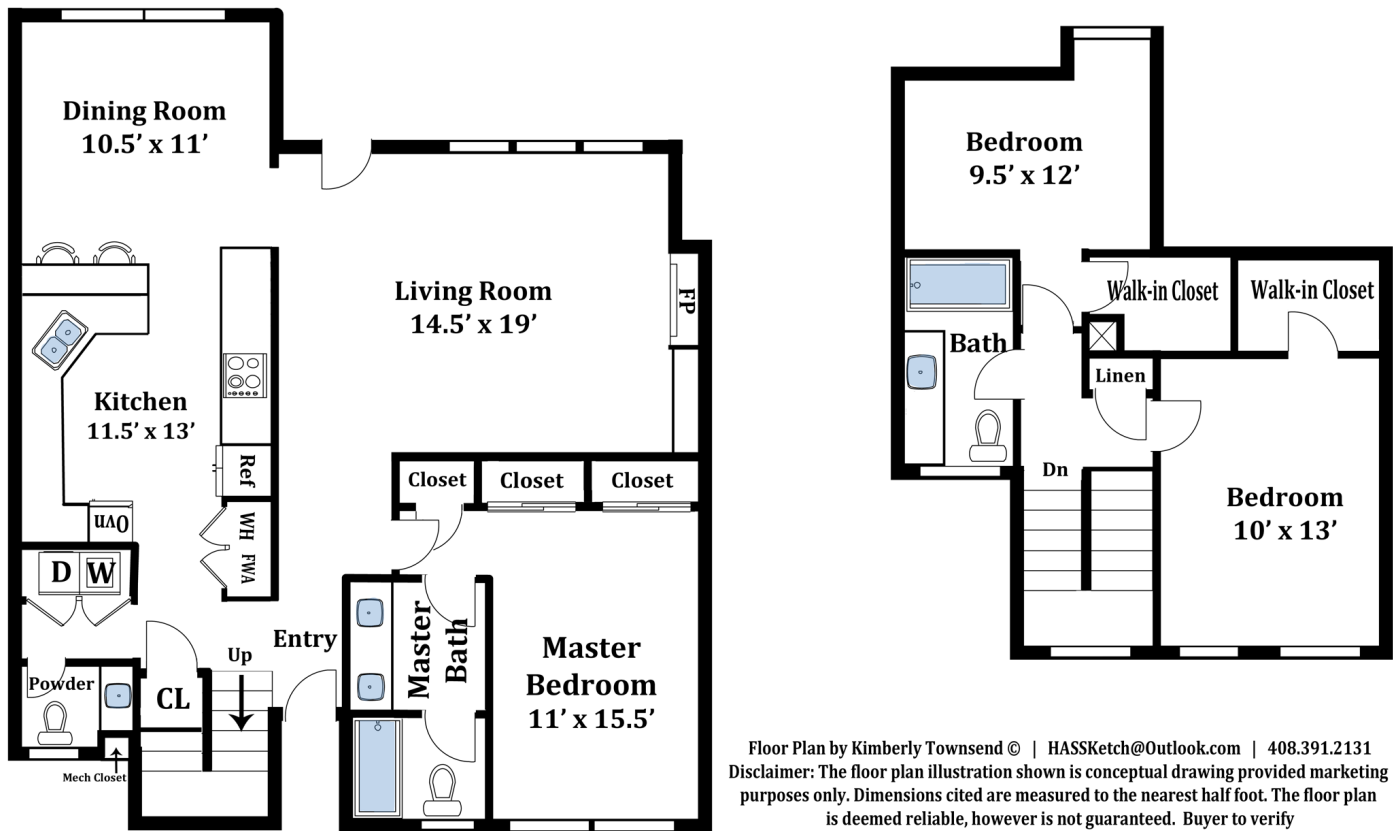

2080 Marich Way #13, Mountain View, CA 94040
Living Area: 1,667 sq ft

Floor Plan by Kimberly Townsend © | HASSKetch@Outlook.com | 408.391.2131
Disclaimer: The floor plan illustration shown is conceptual drawing provided marketing purposes only. Dimensions cited are measured to the nearest half foot. The floor plan is deemed reliable, however is not guaranteed. Buyer to verify