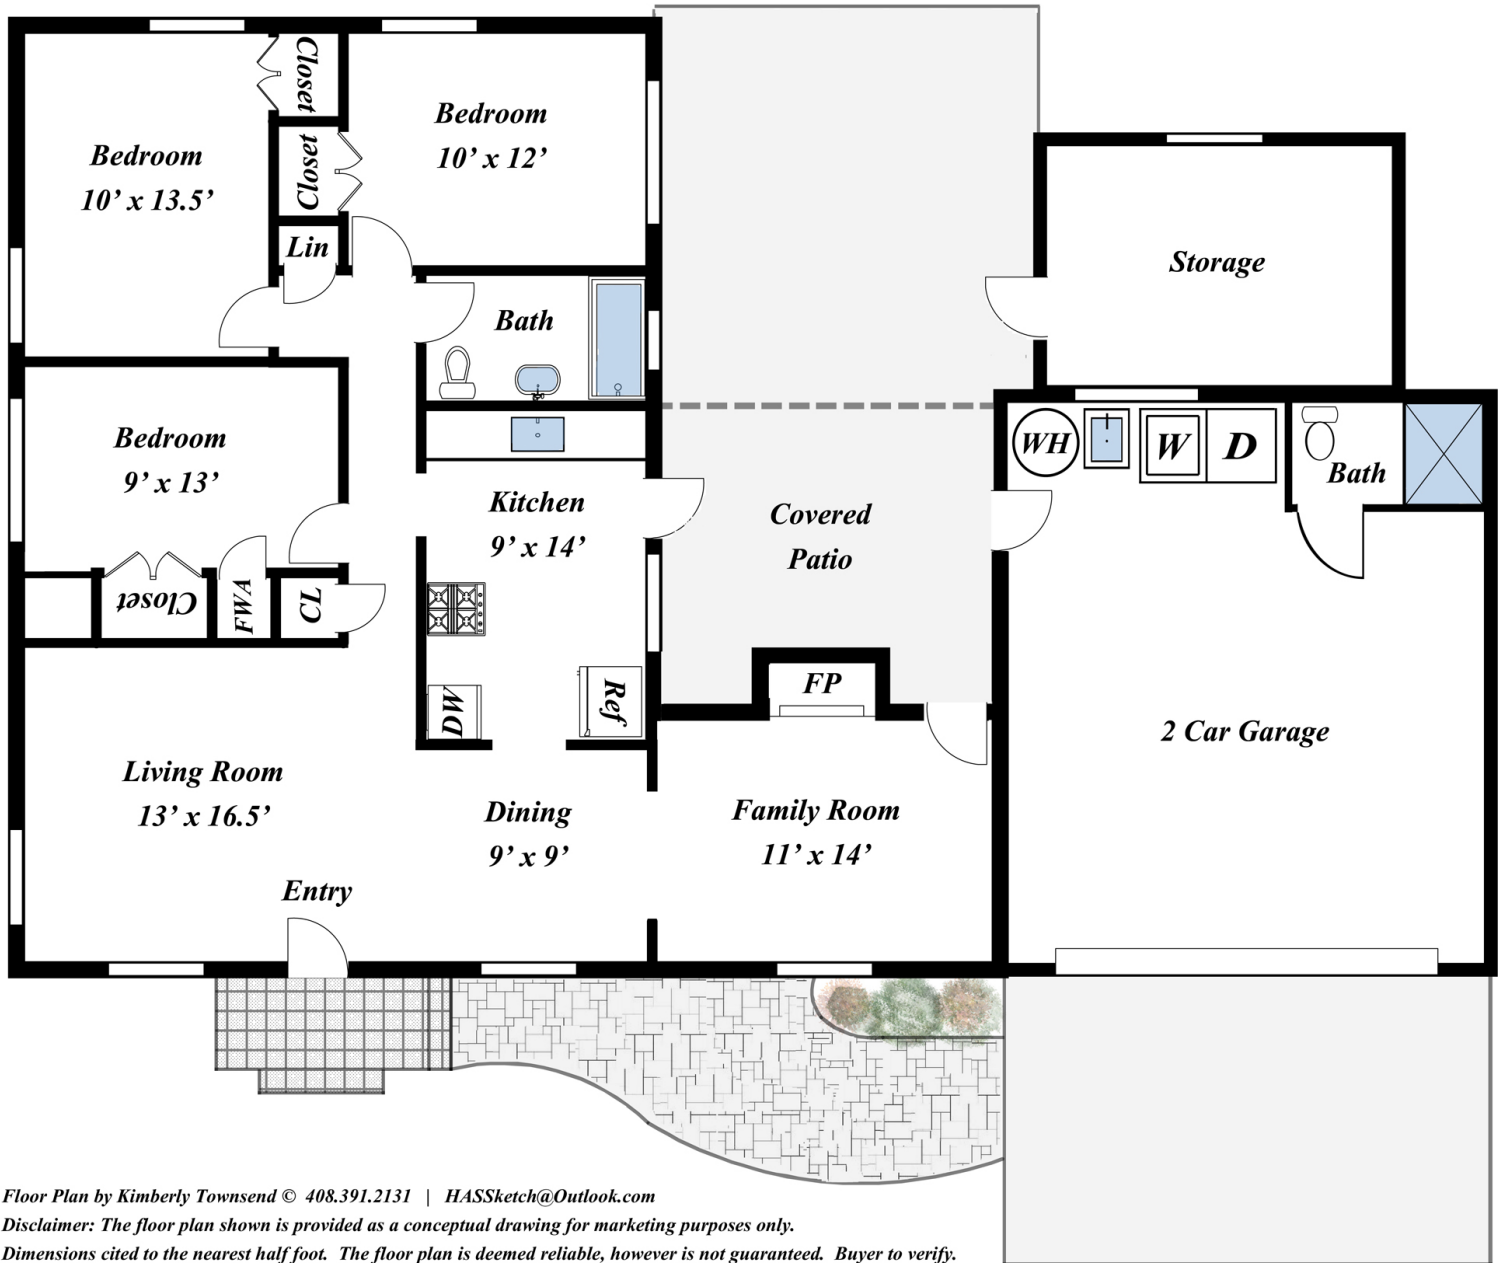

1080 Los Altos Avenue, Los Altos, CA 94022

Living Area: 1,227 sq ft

Floor Plan by Kimberly Townsend © 408.391.2131 | HASSketch@Outlook.com

Disclaimer: The floor plan shown is provided as a conceptual drawing for marketing purposes only.

Dimensions cited to the nearest half foot. The floor plan is deemed reliable, however is not guaranteed. Buyer to verify.