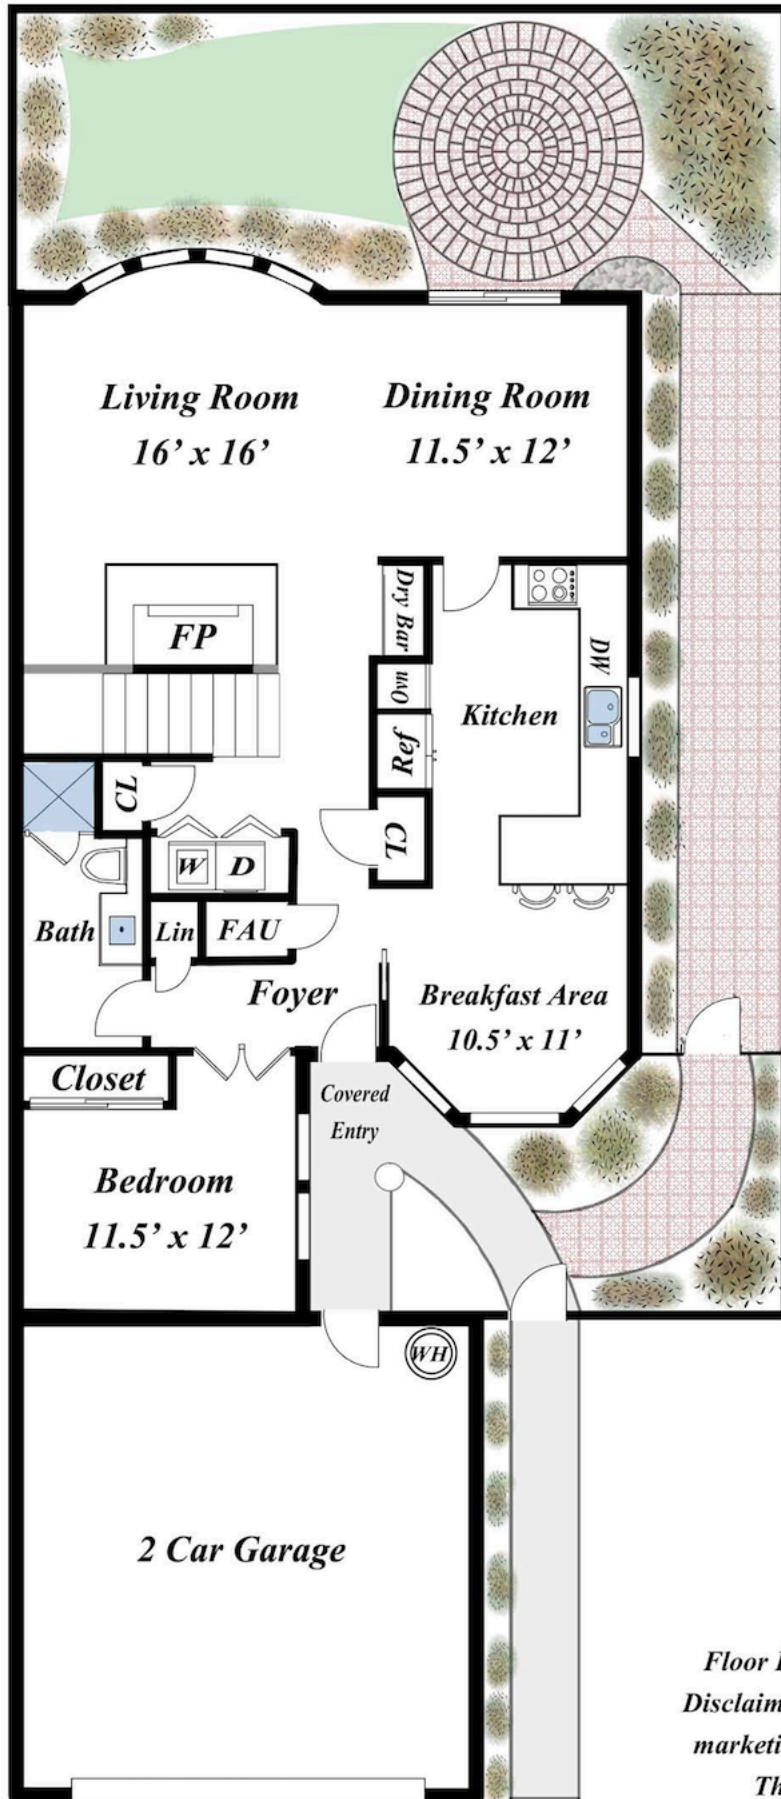

1107 Ana Privada
Mountain View, CA 94040
Living Area: 2,022 sq ft

Floor Plan by Kimberly Townsend © 408.391.2131 | HASSketch@Outlook.com
Disclaimer: The floor plan illustration shown is a conceptual drawing provided for marketing purposes only. Room dimensions are measured to the nearest half foot. The floor plan is deemed reliable, however is not guaranteed. Buyer to verify