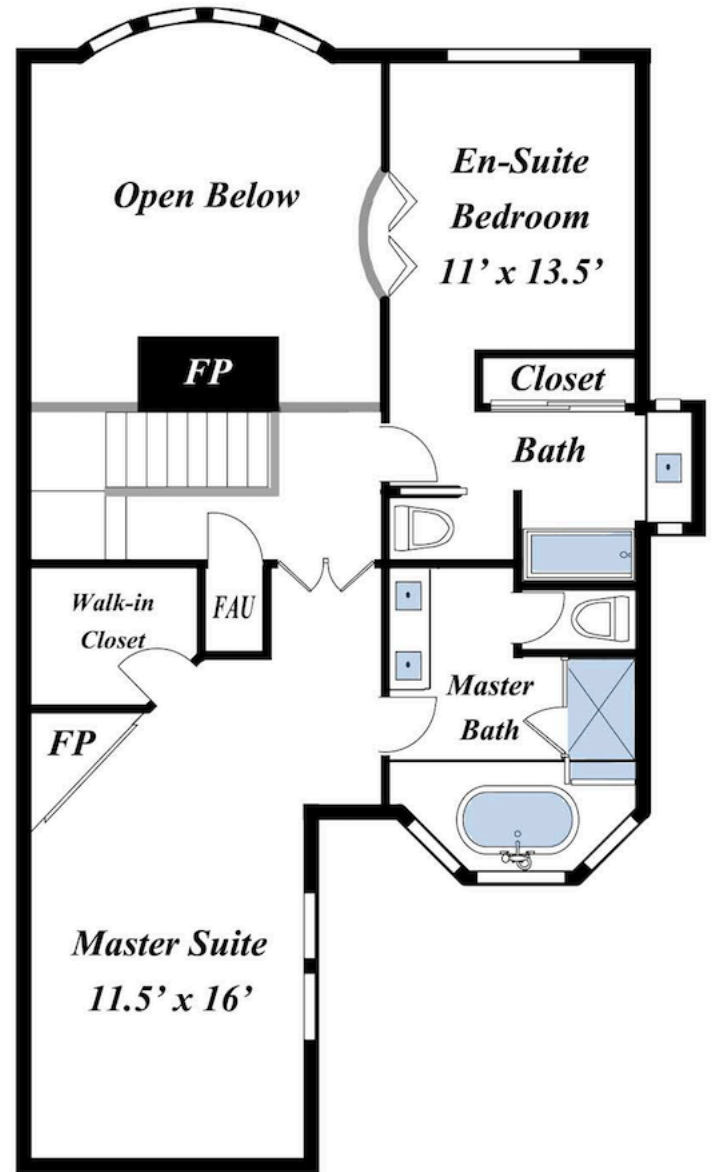

1107 Ana Privada
Mountain View, CA 94040
Living Area: 2,022 sq ft

Floor Plan by Kimberly Townsend © 408.391.2131 | HASSketch@Outlook.com
Disclaimer: The floor plan illustration shown is a conceptual drawing provided for marketing purposes only. Room dimensions are measured to the nearest half foot. The floor plan is deemed reliable, however is not guaranteed. Buyer to verify