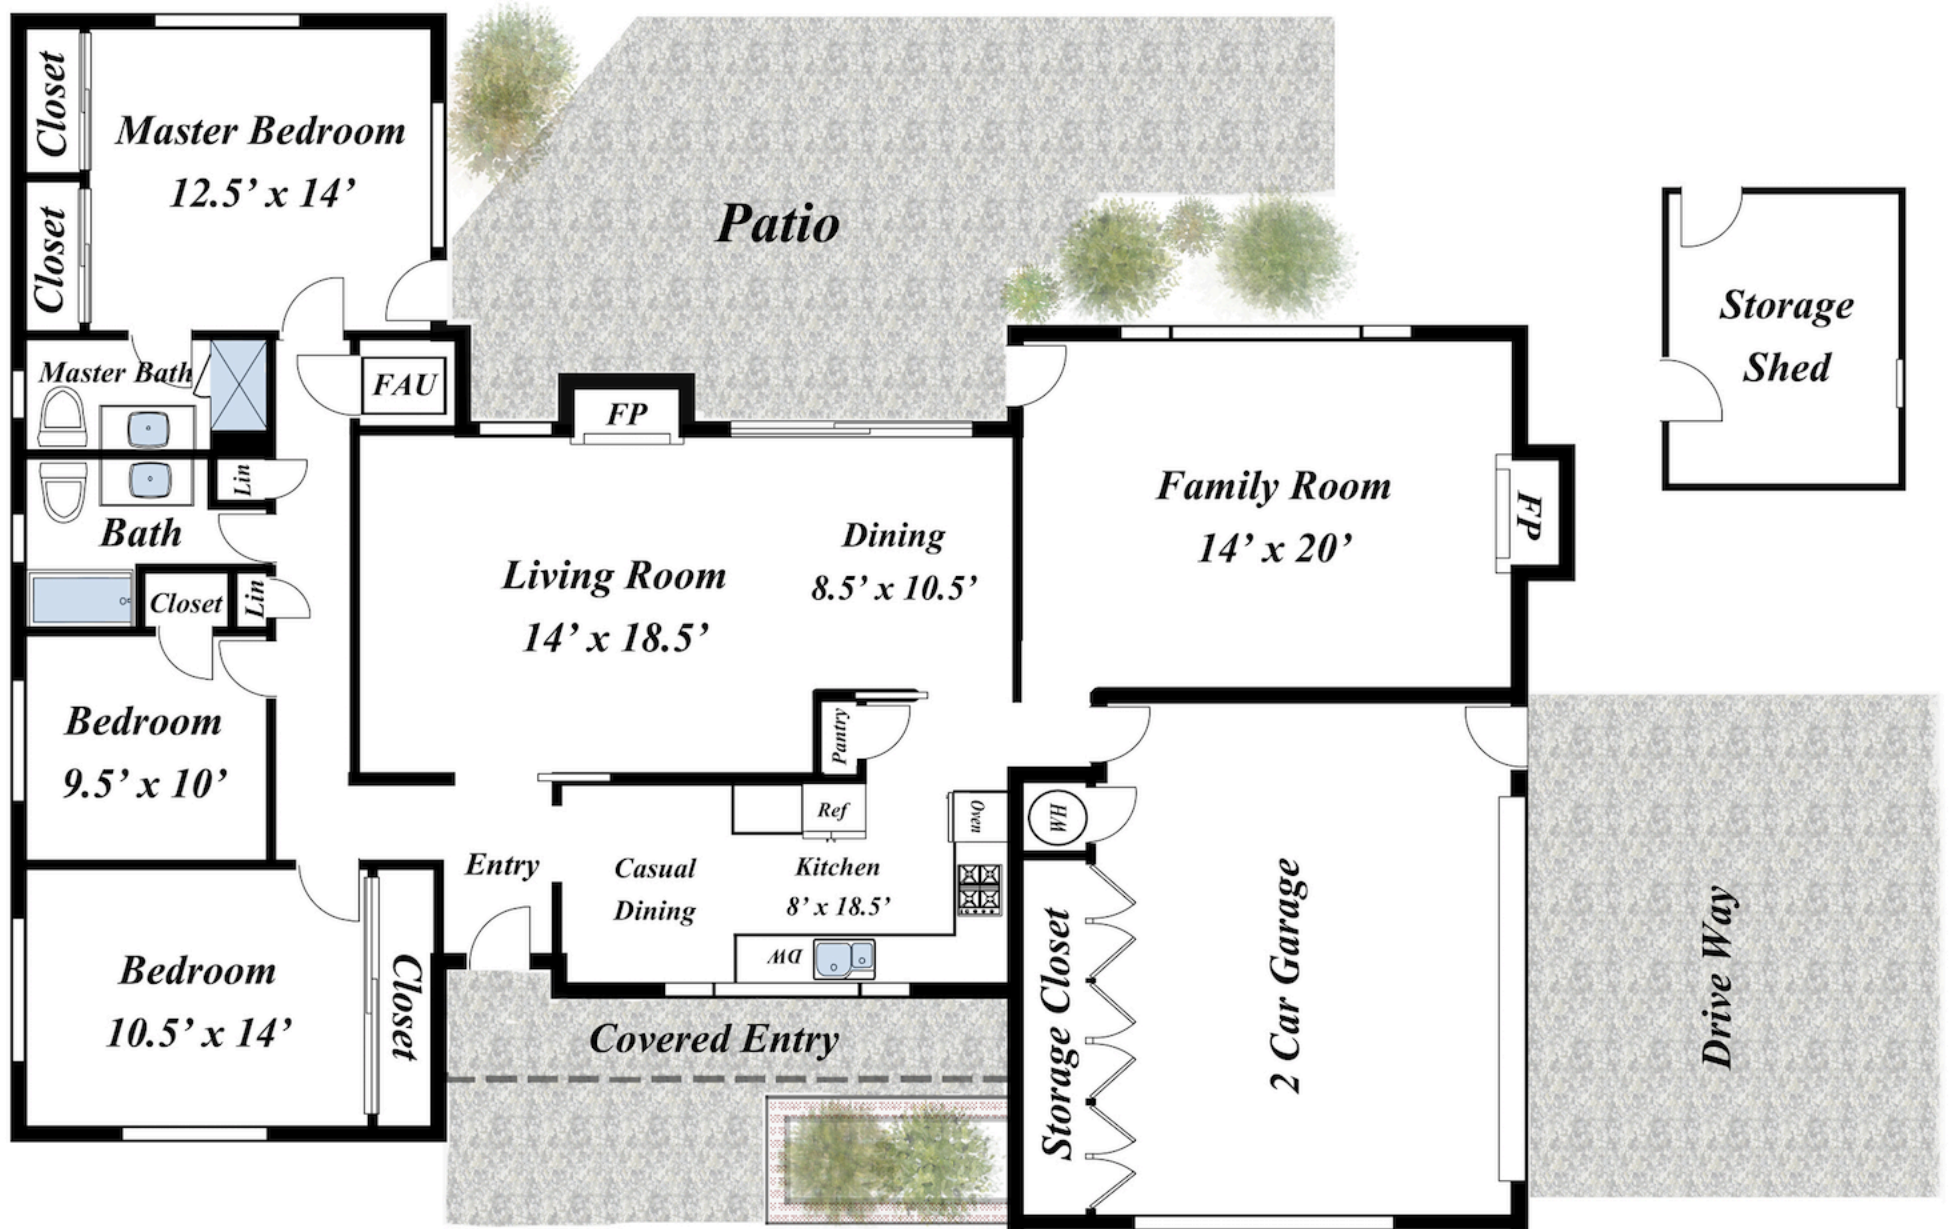

1200 Arthur Court, Los Altos, CA 94024

Living Area: 1,719 sq ft

Floor Plan by Kimberly Townsend © 408.391.2131 | HASSketch@outlook.com

Disclaimer: The floor plan illustration shown is provided as a conceptual drawing for marketing purposes only. Room dimensions are measured to the nearest half foot. The floor plan is deemed reliable, however is not guaranteed. Buyer to verify.