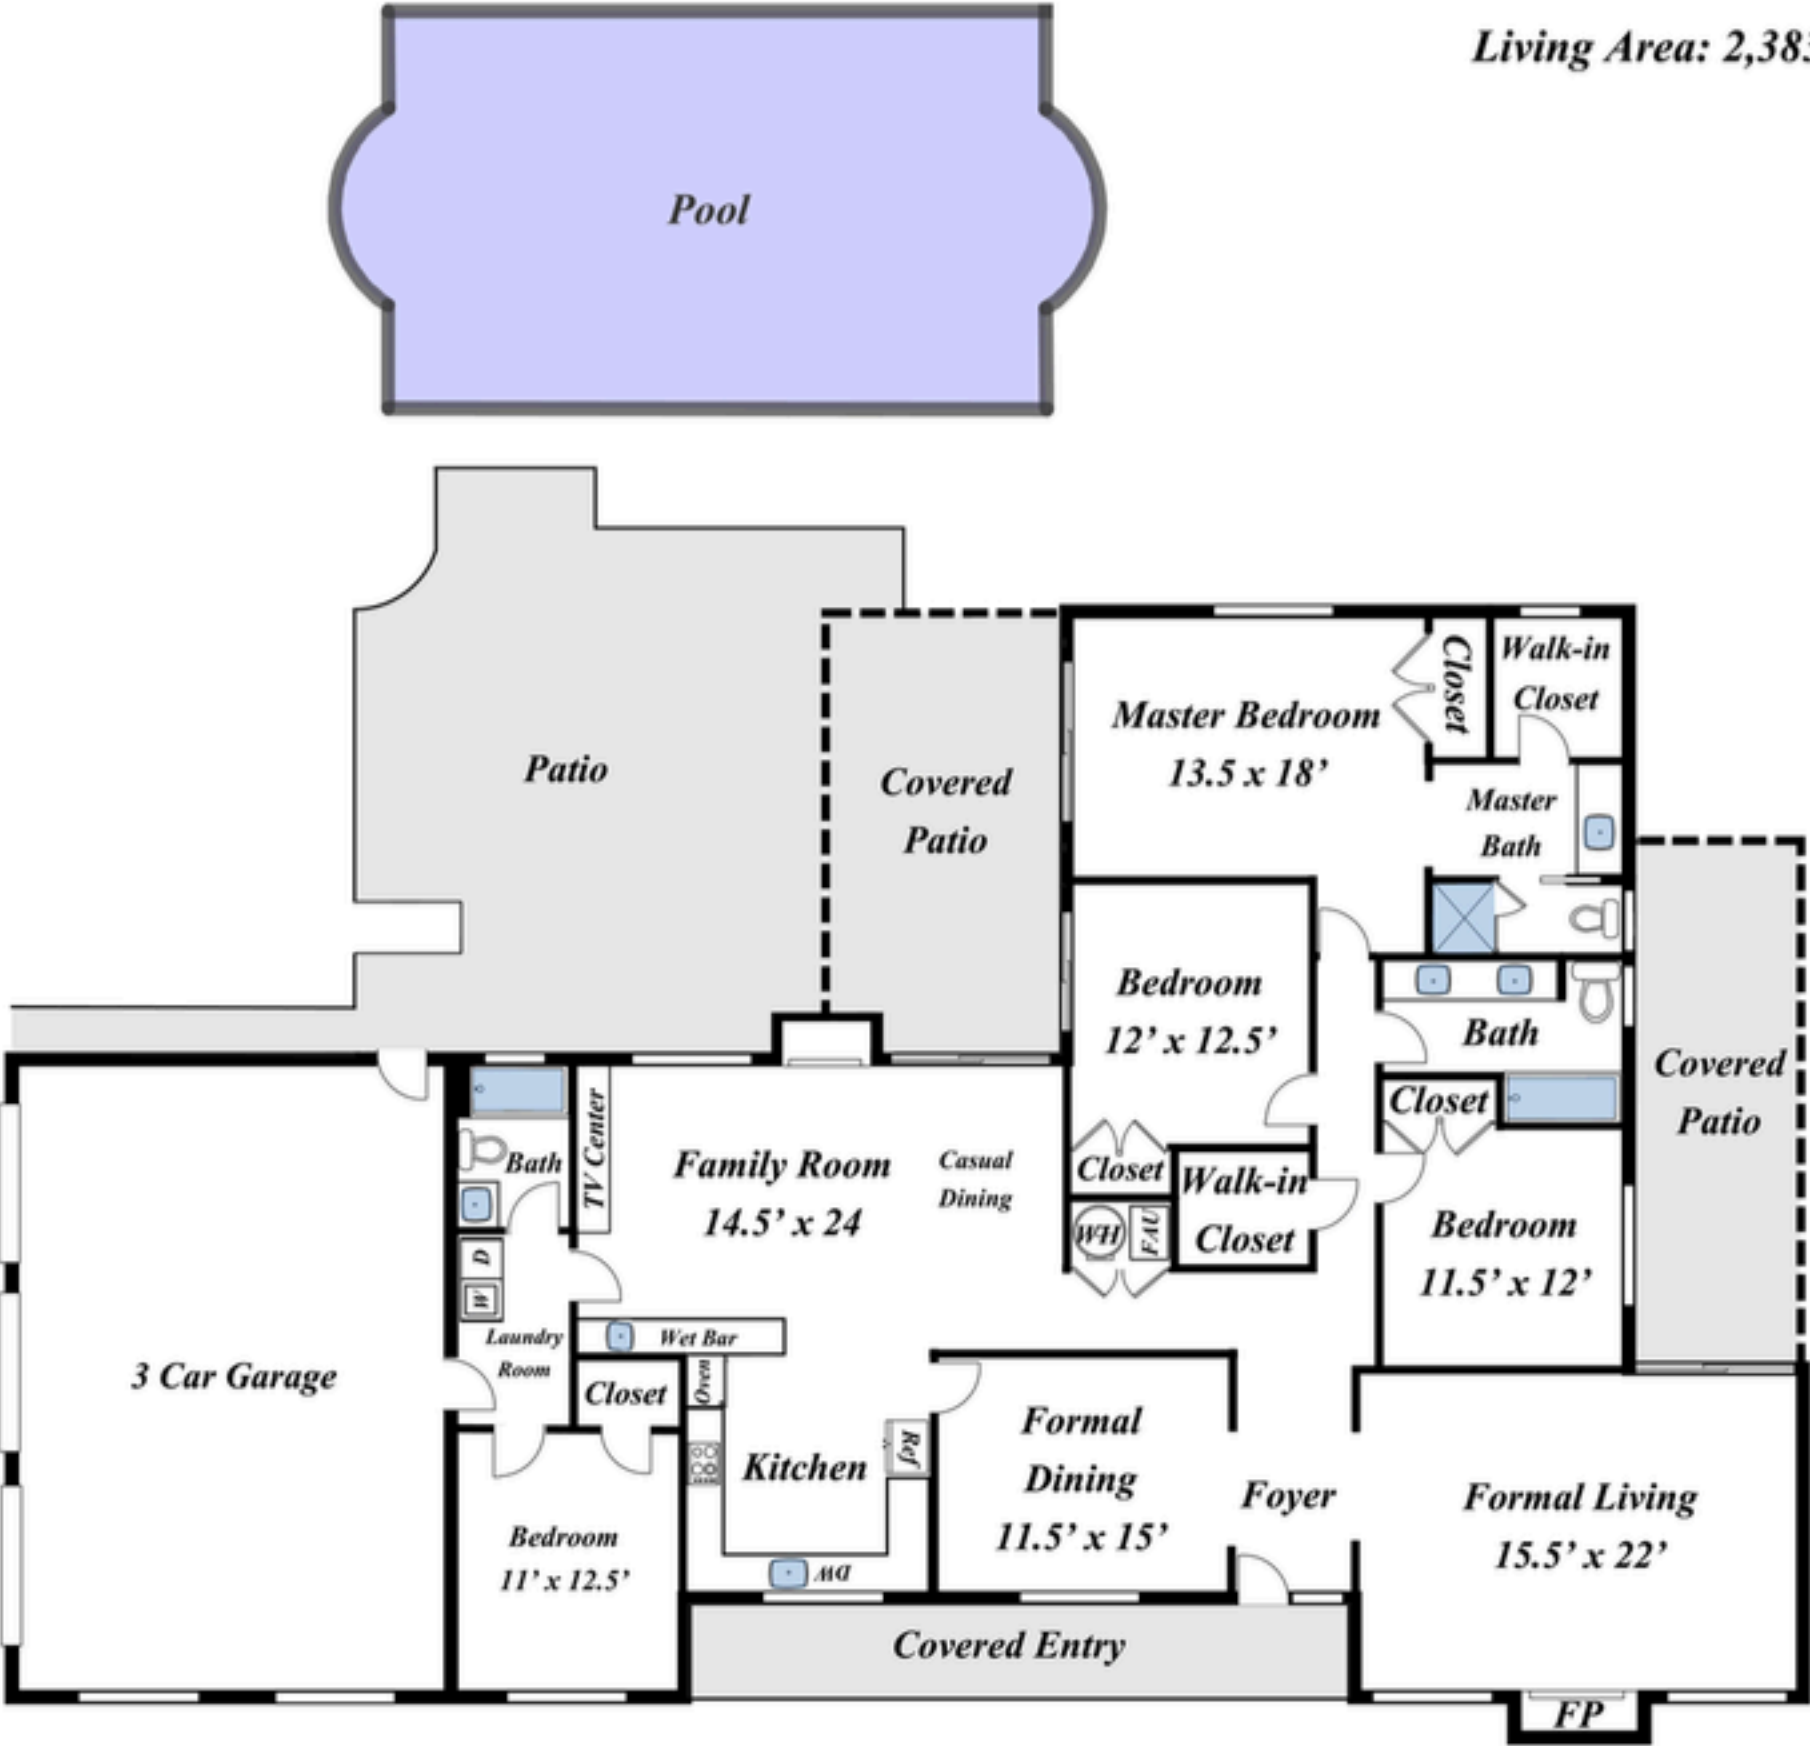

4110 Old Trace Road  
Palo Alto, CA 94306

Living Area: 2,383

Floor Plan by Kimberly Townsend © 408.391.2131 | HASSketch@Outlook.com

Disclaimer: The floor plan illustration shown is a conceptual drawing provided for marketin purposes only. Room dimensions measured to the nearest half foot. The floor plan is deemed reliable, however is not guaranteed. Buyer to verify.