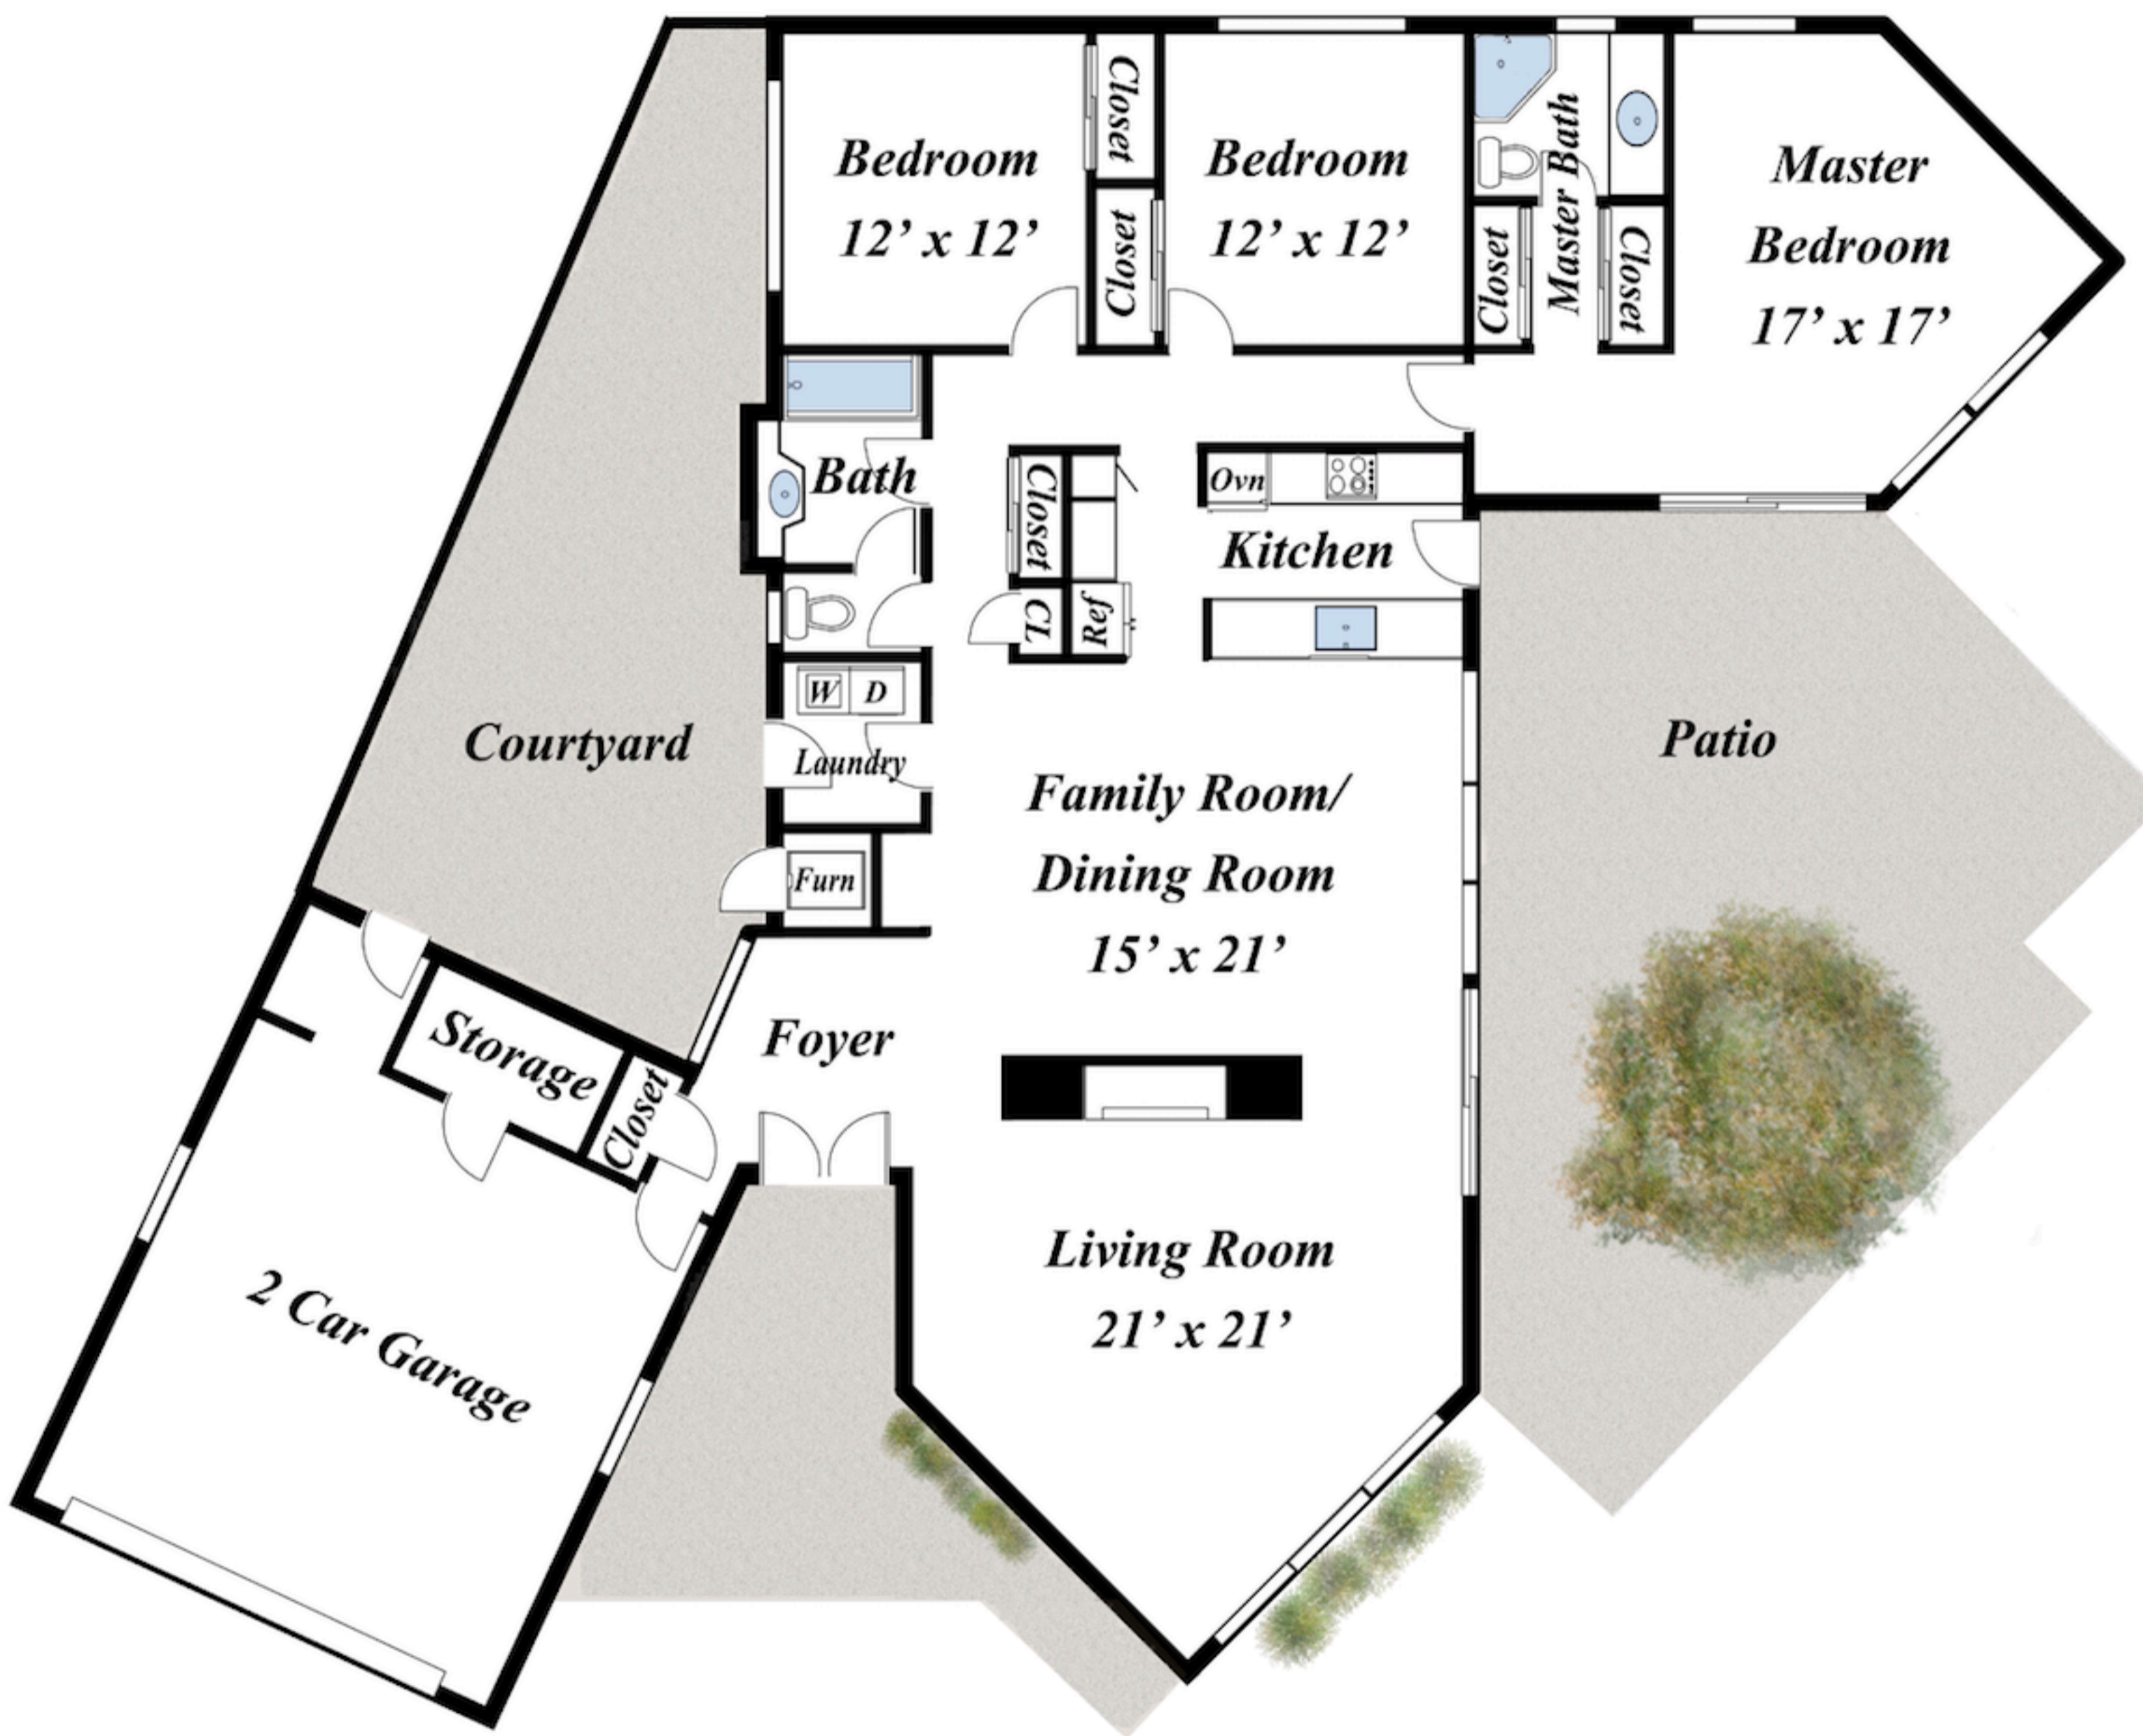

1330 Fairway Drive, Los Altos, CA 94024

Living Area: 1,952 sq ft

Floor Plan by Kimberly Townsend © 408.391.2131 | HASSketch@Outlook.com

Disclaimer: The floor plan illustration shown is a conceptual illustration provided for marketing purposes only. Room dimensions are measured to the nearest half foot. The floor plan is deemed reliable, however is not guaranteed. Buyer to verify.