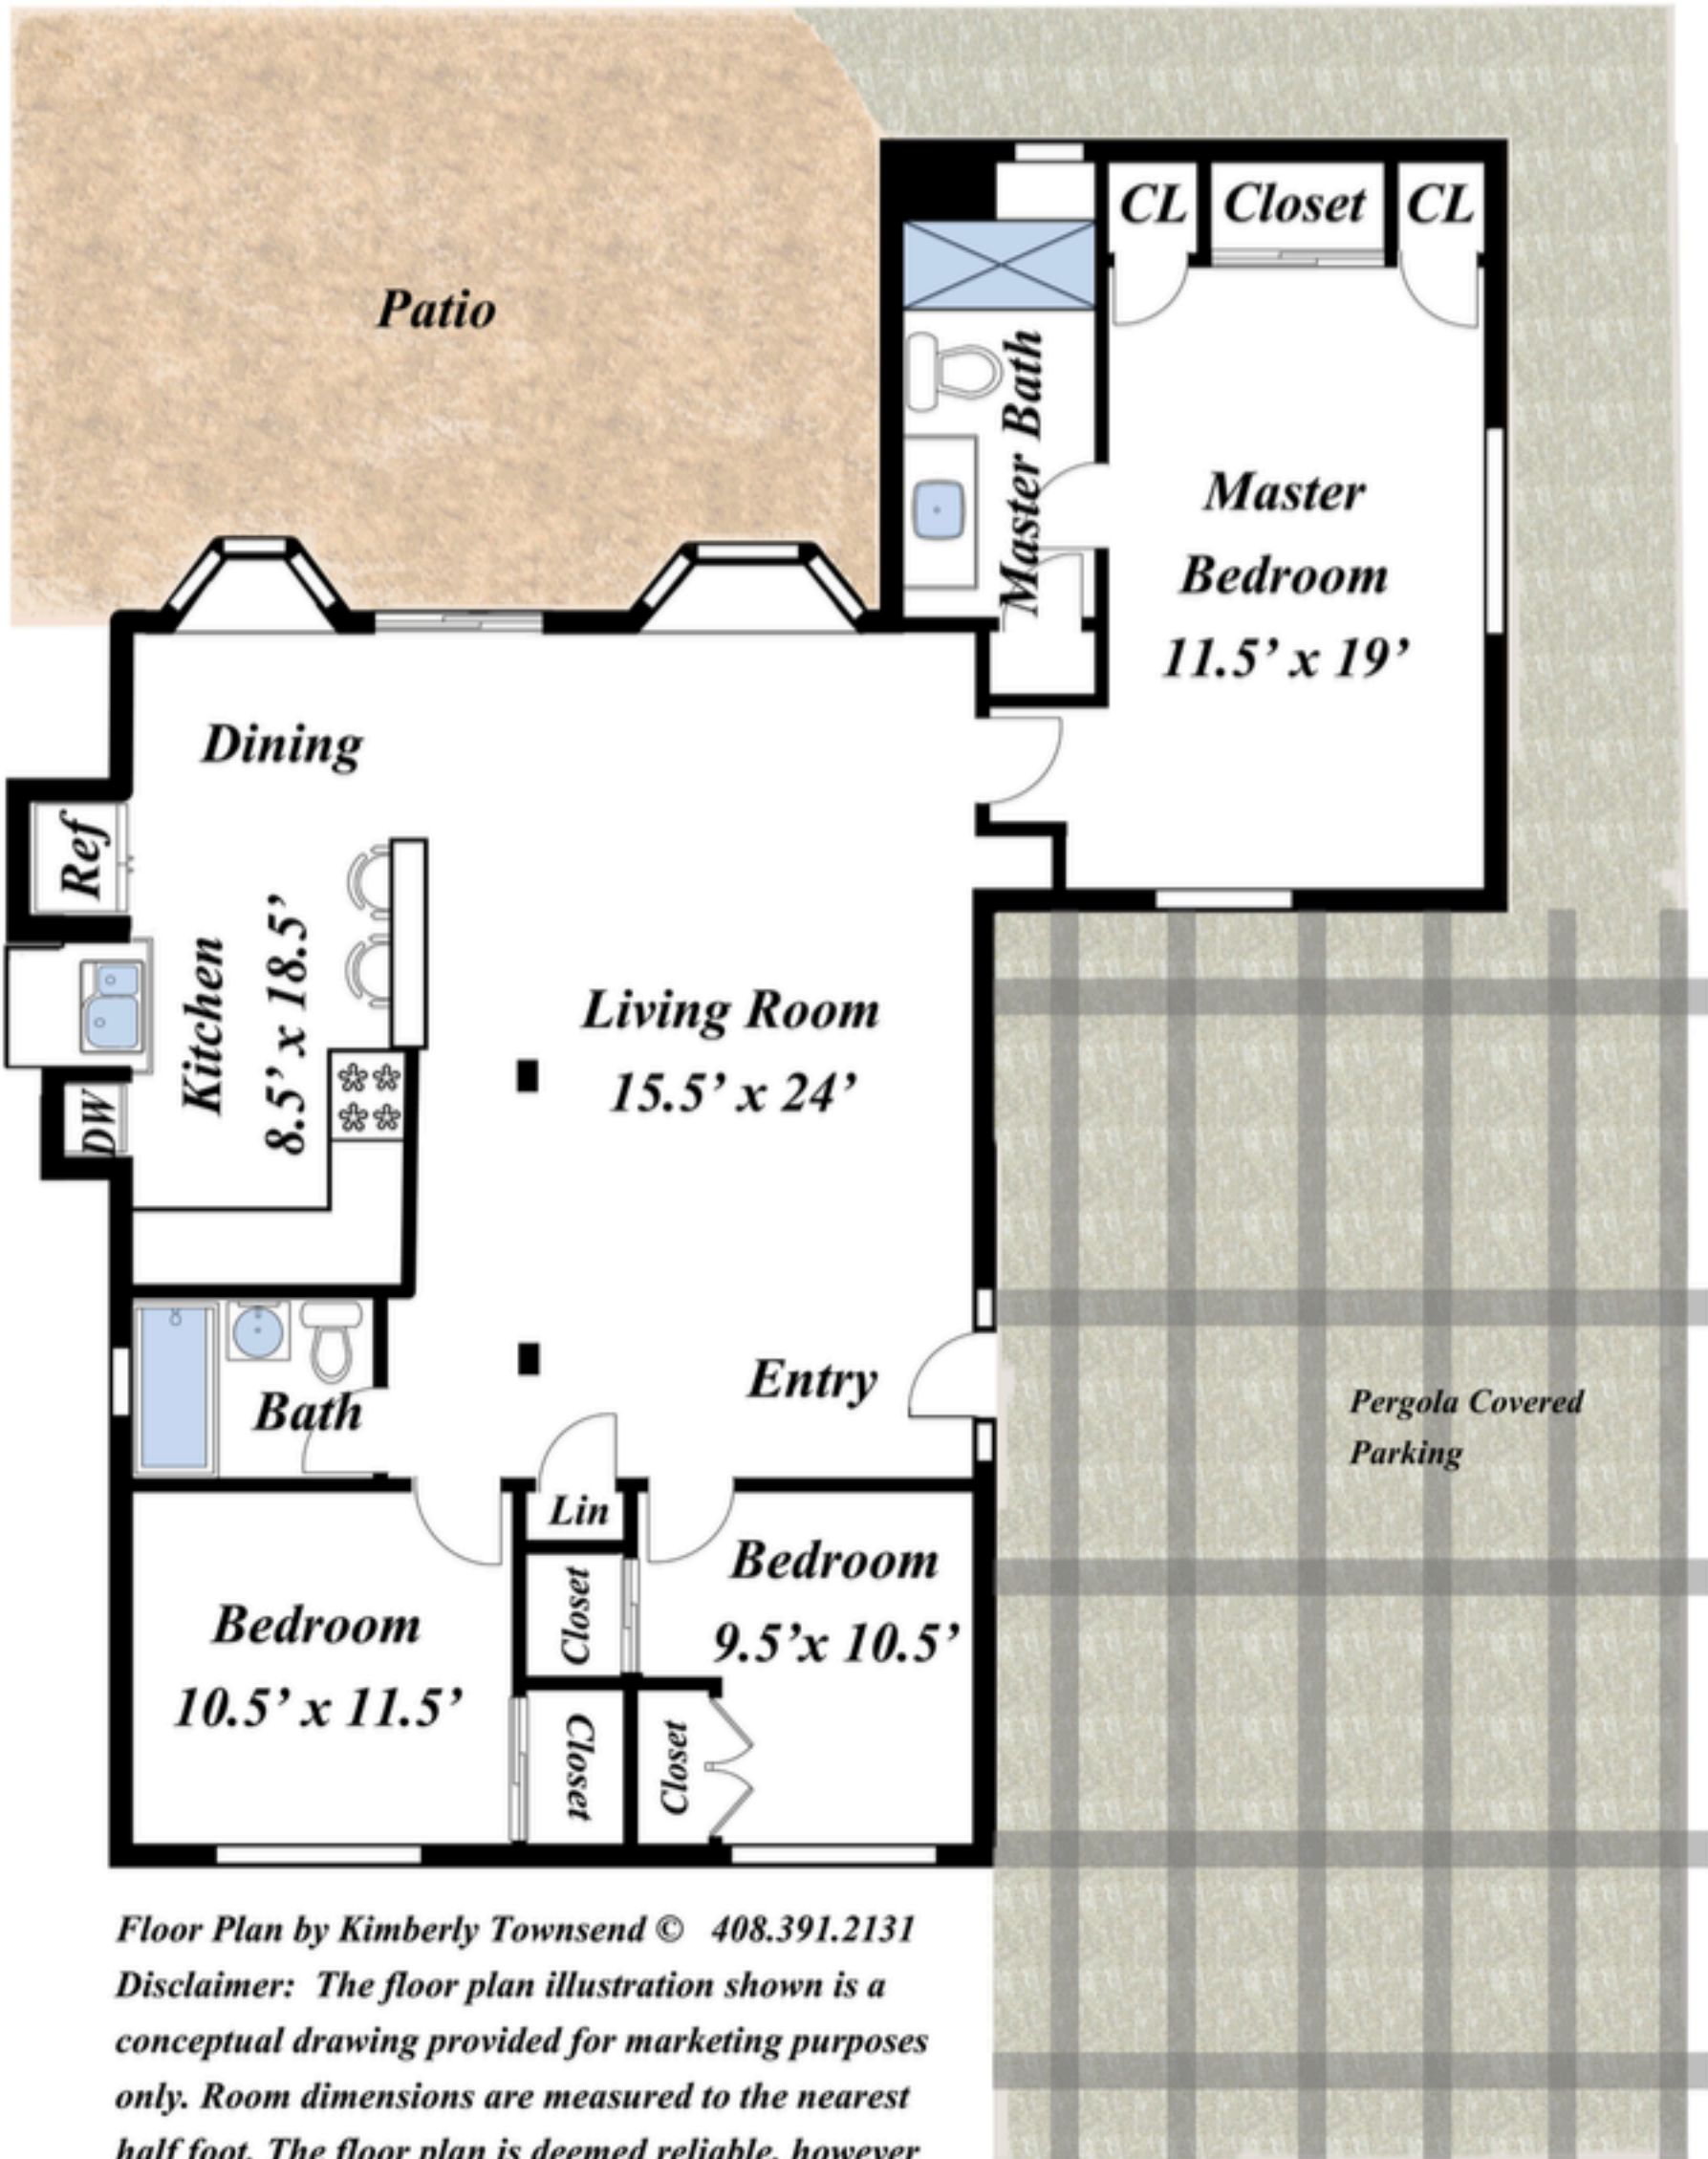

803 Emily Drive, Mountain View, CA 94043

Living Area: 1,310 sq ft

Floor Plan by Kimberly Townsend © 408.391.2131
Disclaimer: The floor plan illustration shown is a conceptual drawing provided for marketing purposes only. Room dimensions are measured to the nearest half foot. The floor plan is deemed reliable, however is not guaranteed. Buyer to verify.