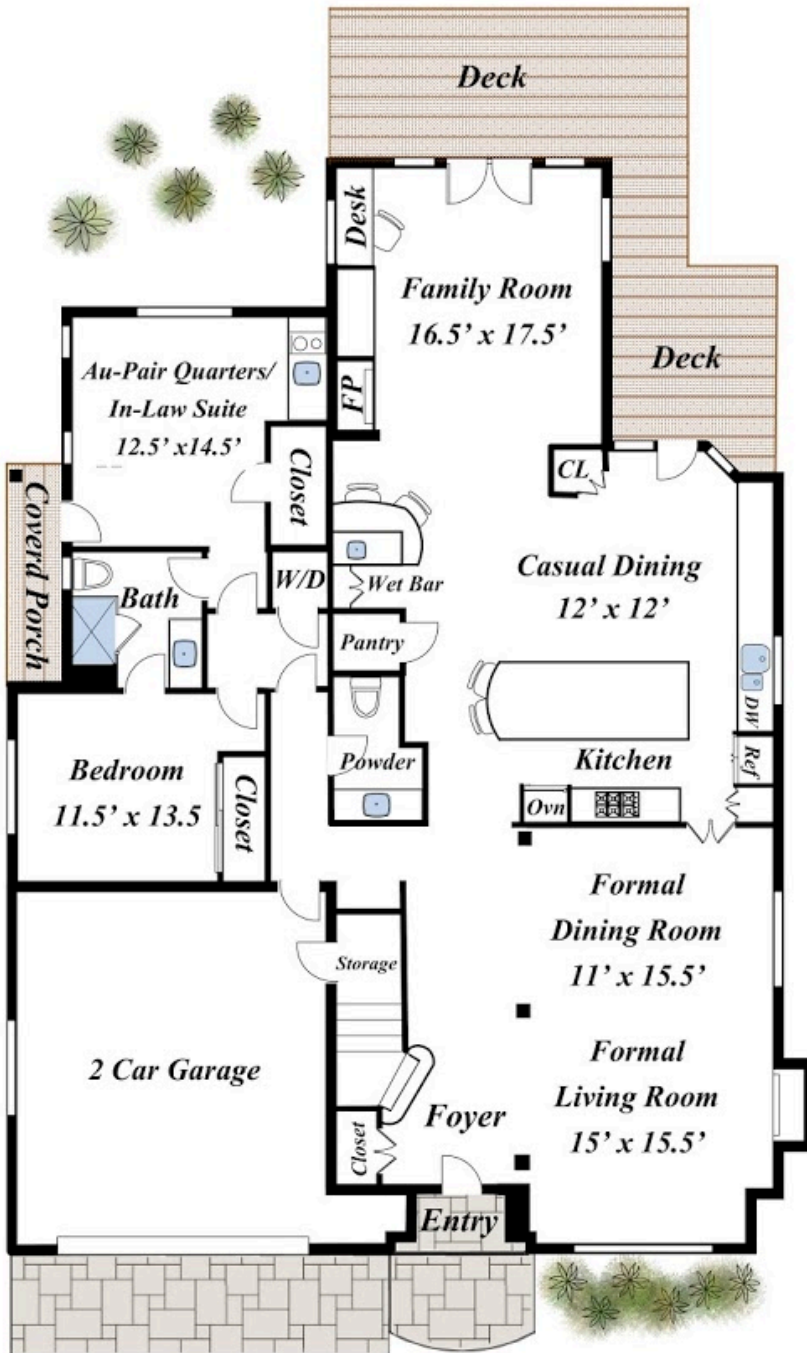

139 Carmelita Drive, Mountain View, CA 94040

Living Area: 4,340 sq ft

Floor Plan by Kimberly Townsend © 408.391.2131
Disclaimer: The floor plan shown is provided as a conceptual drawing for marketing purposes only. Room dimensions are measured to the nearest half foot. The floor plan is deemed reliable, however is not guaranteed. Buyer to verify.