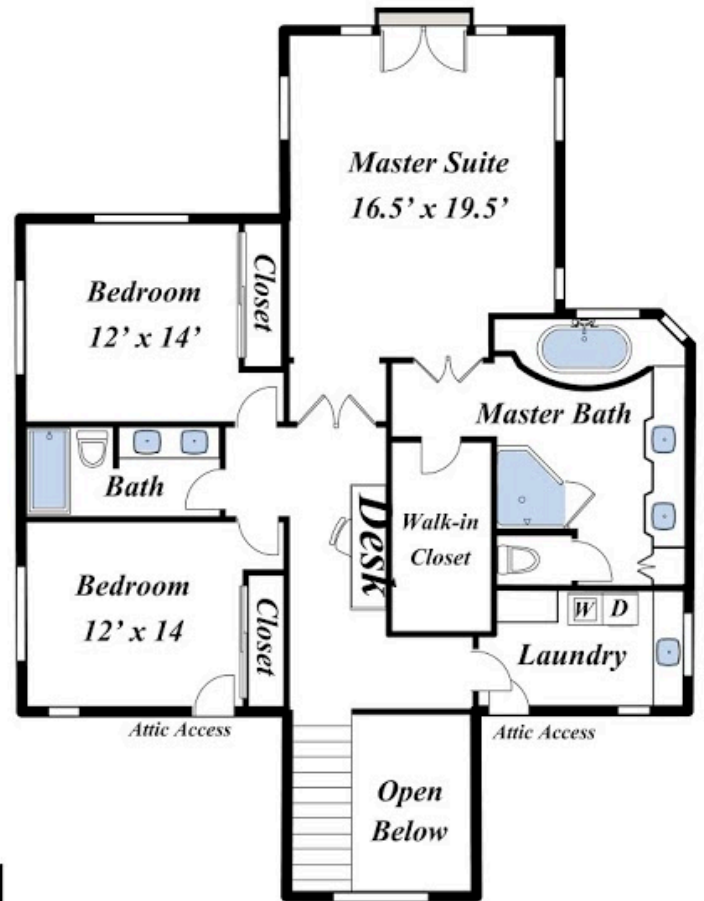

139 Carmelita Drive, Mountain View, CA 94040

Living Area: 4,340 sq ft

Floor Plan by Kimberly Townsend © 408.391.2131
Disclaimer: The floor plan shown is provided as a conceptual drawing for marketing purposes only. Room dimensions are measured to the nearest half foot. The floor plan is deemed reliable, however is not guaranteed. Buyer to verify.