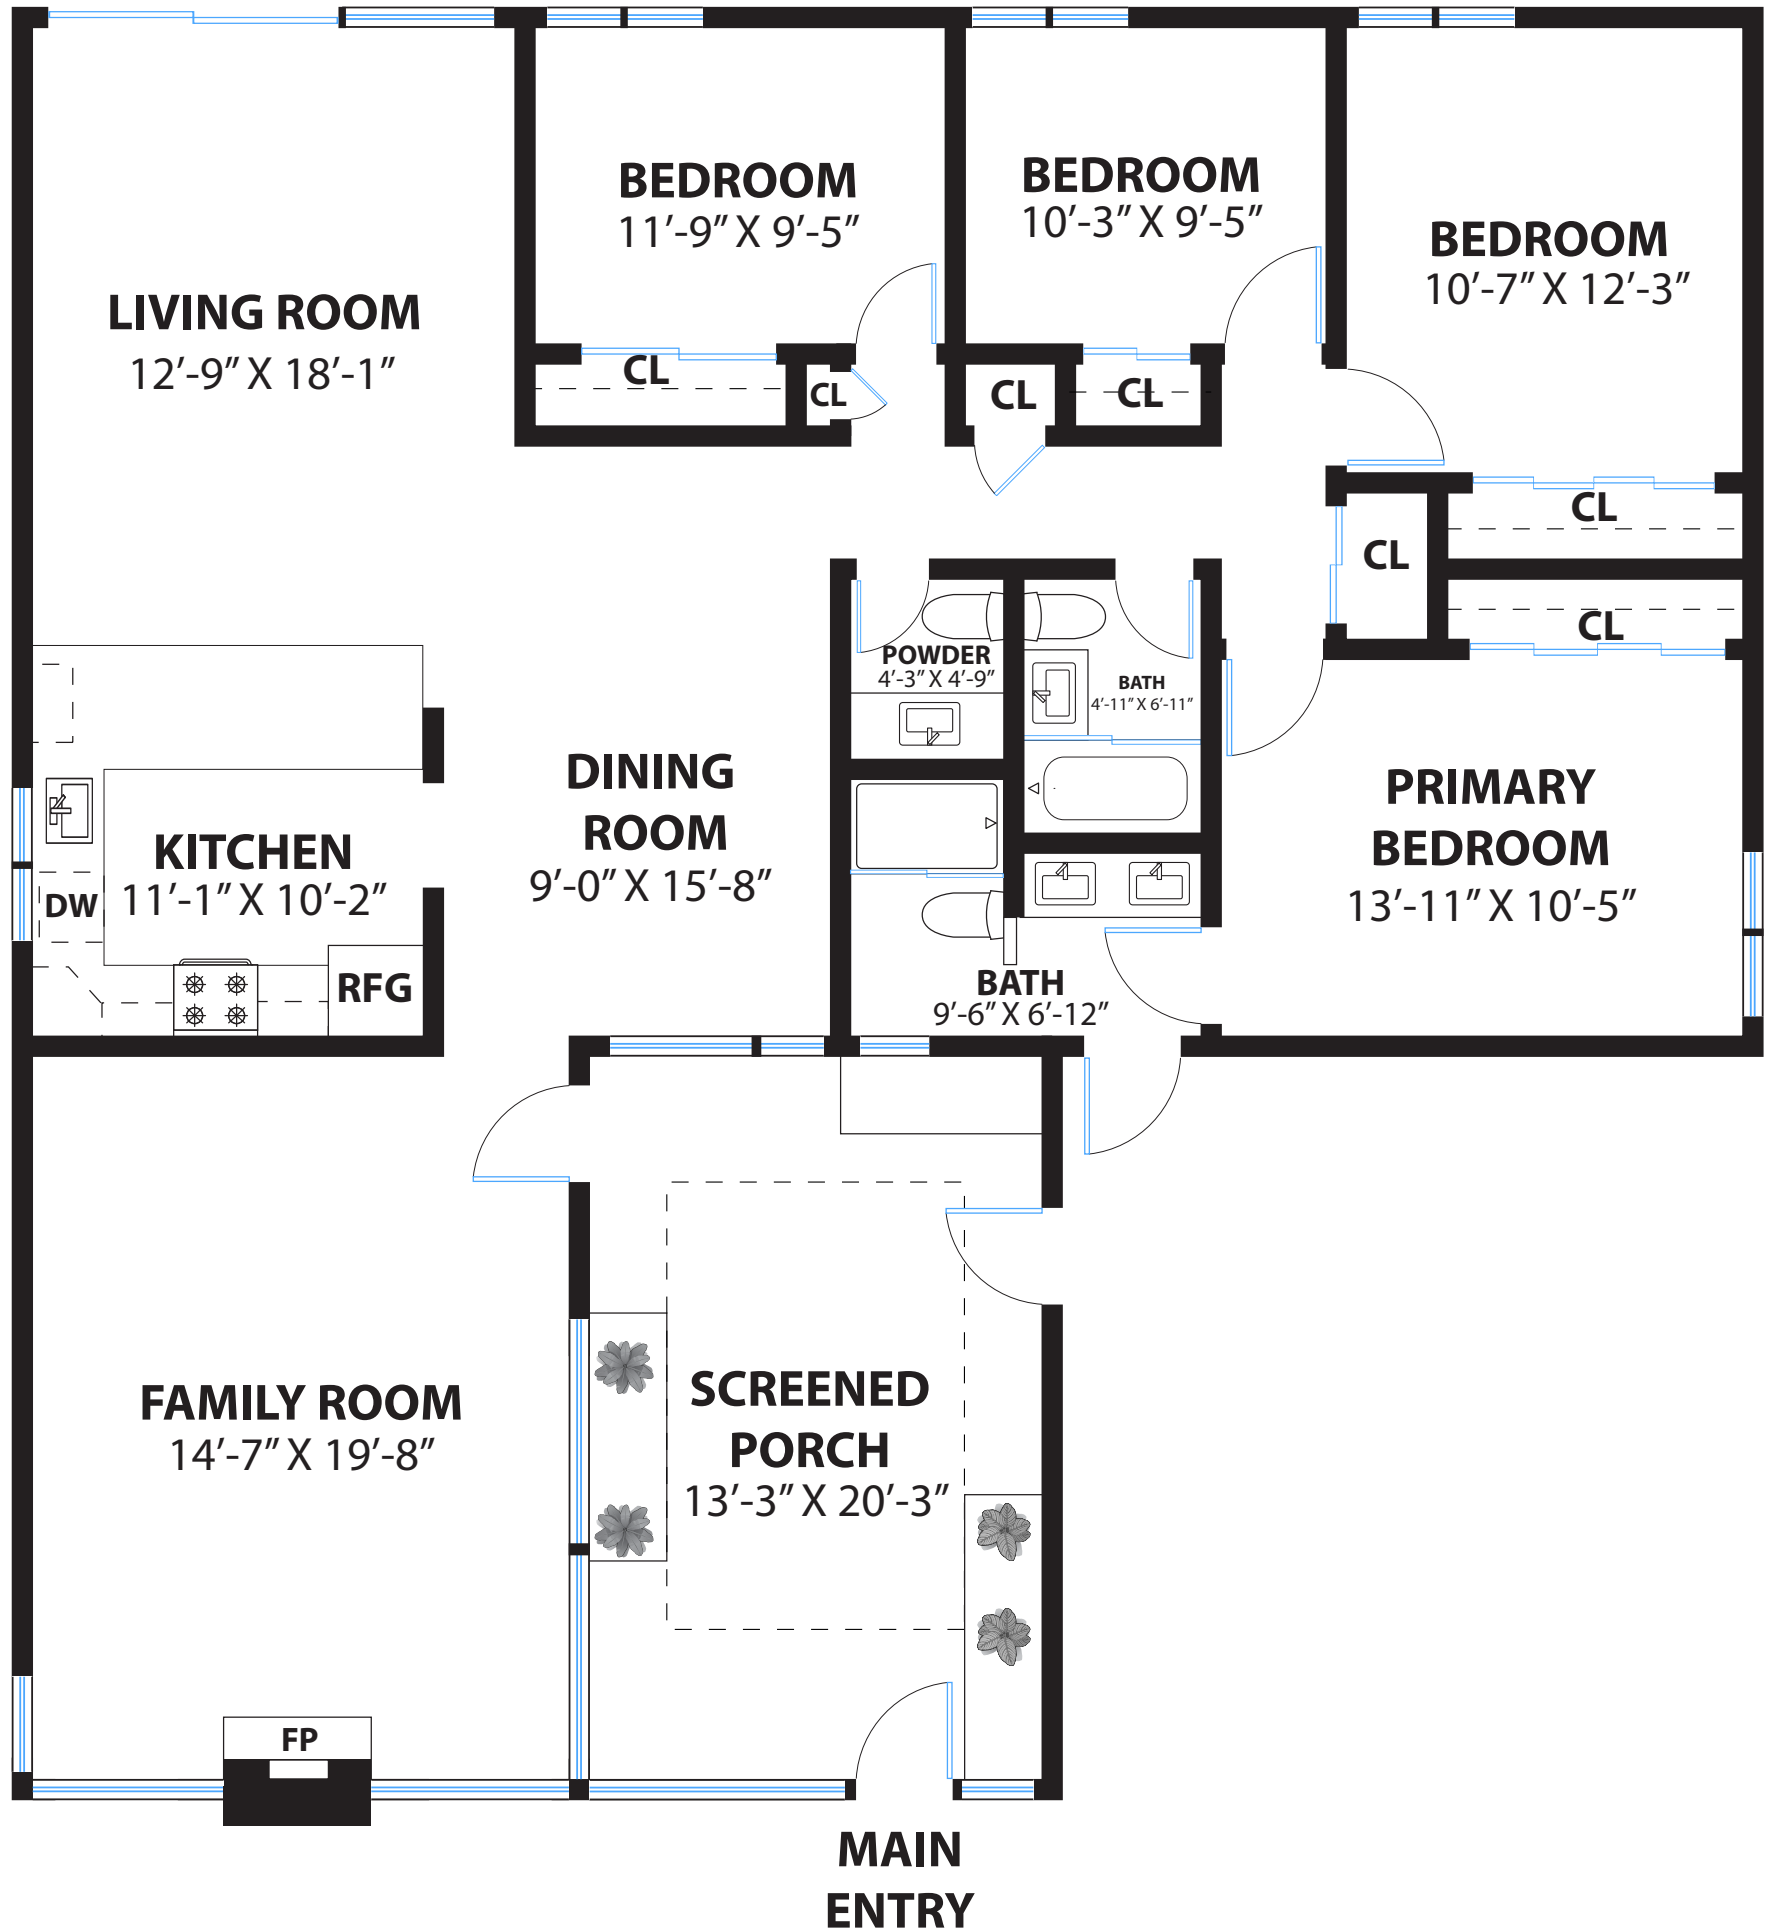

1454 FIREBIRD WAY

SUNNYVALE

PROPERTY SQ FT INFORMATION

LIVING SPACE: 1671 SQ FT

IMPORTANT DISCLOSURE NOTE: Floor plan and dimensions are for illustration purposes only.